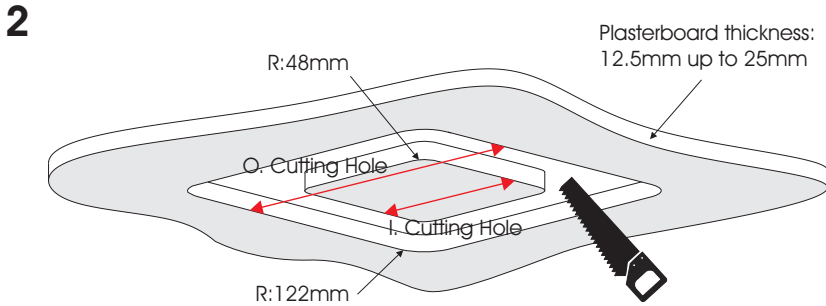

# ORBIT RC - Installation Manual

**1**  **Attention**  
Before any maintenance switch off the main power.

Luminaires	O. Cutting Hole	I. Cutting Hole
590x590mm	595x595mm	405x405mm
860x860mm	865x865mm	675x675mm
1130x1130mm	1135x1135mm	945x945mm
1400x1400mm	1405x1405mm	1215x1215mm