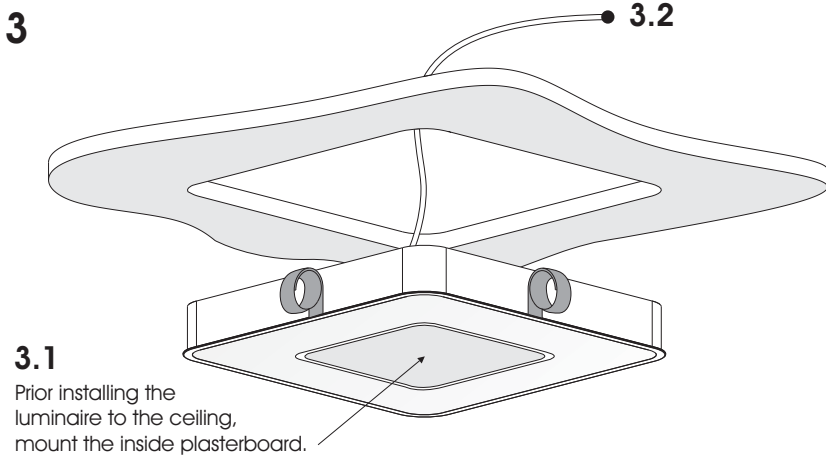

# ORBIT RC - Installation Manual

**1**  **Attention**  
Before any maintenance switch off the main power.

Luminaires	O. Cutting Hole	I. Cutting Hole
590x590mm	595x595mm	405x405mm
860x860mm	865x865mm	675x675mm
1130x1130mm	1135x1135mm	945x945mm
1400x1400mm	1405x1405mm	1215x1215mm

**Attention**  
The luminaire must be connected only by a qualified electrician.

DALI  
D1 D2

Power Supply  
N L

Black Grey Blue Yellow Brown Green